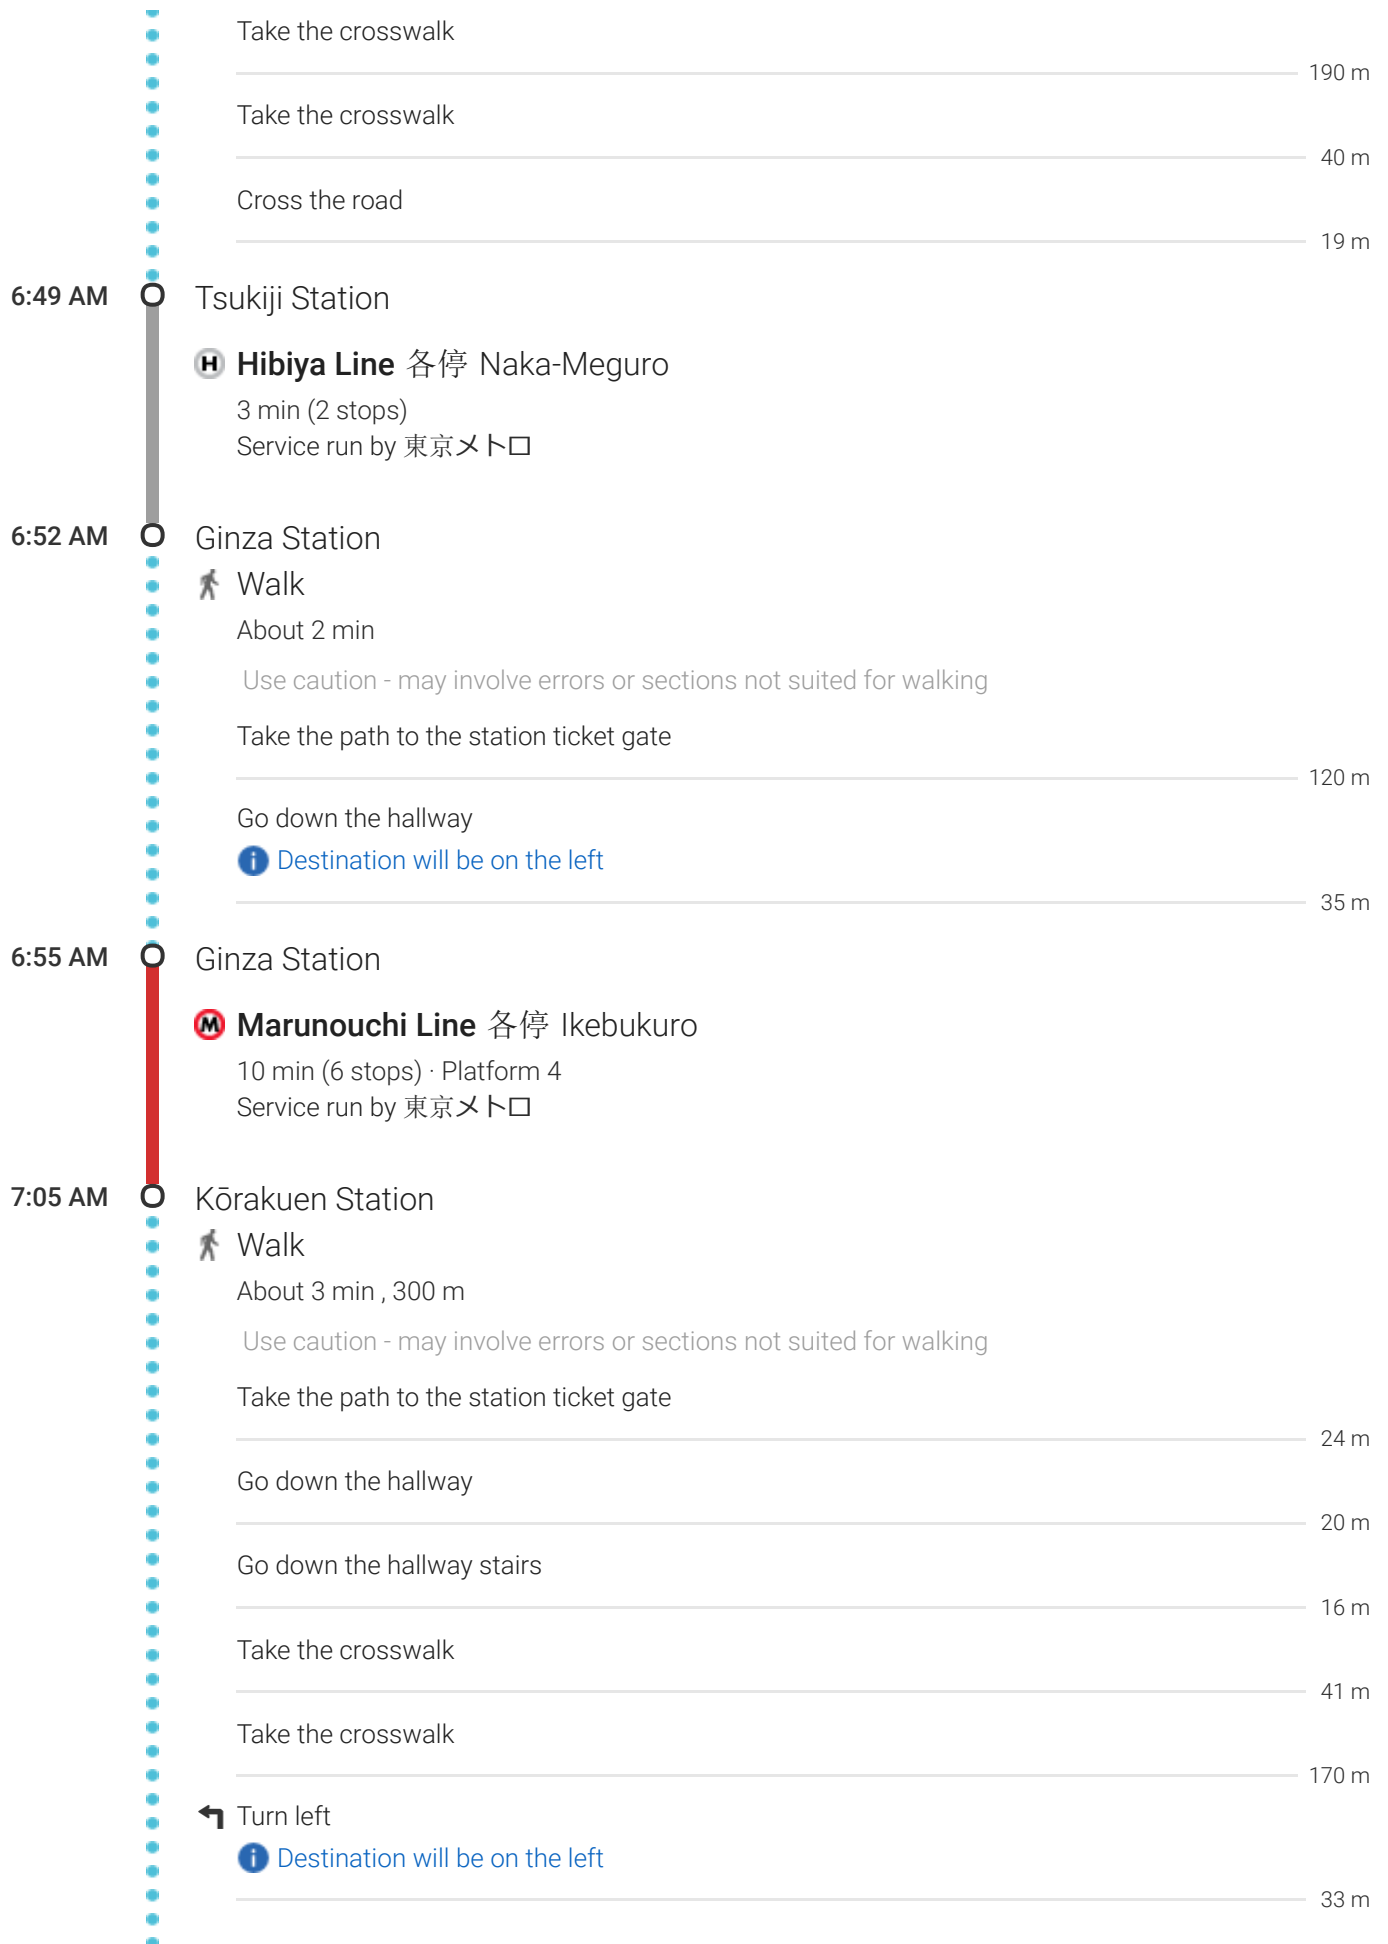

Map data ©2017 Google, ZENRIN 1000 ft

6:44 AM ○ Tsukiji Market

5 Chome- 2 - 1 Tsukiji, Chuo, Tokyo 104-0045, Japan

🚶 Walk

About 5 min , 400 m

Use caution - may involve errors or sections not suited for walking

↑ Head northeast

\_\_\_\_\_ 20 m

Cross the road \_\_\_\_\_ 42 m

Cross the road \_\_\_\_\_ 31 m

\_\_\_\_\_ 34 m

↪ Turn right

\_\_\_\_\_ 34 m

7:08 AM  **Kodokan**

Japan, 〒112-0003 Tokyo, Bunkyo, 春日 1 丁目 1 6 - 3 0

Cost: ¥170

**Tickets and information**

東京メトロ

These directions are for planning purposes only. You may find that construction projects, traffic, weather, or other events may cause conditions to differ from the map results, and you should plan your route accordingly. You must obey all signs or notices regarding your route.