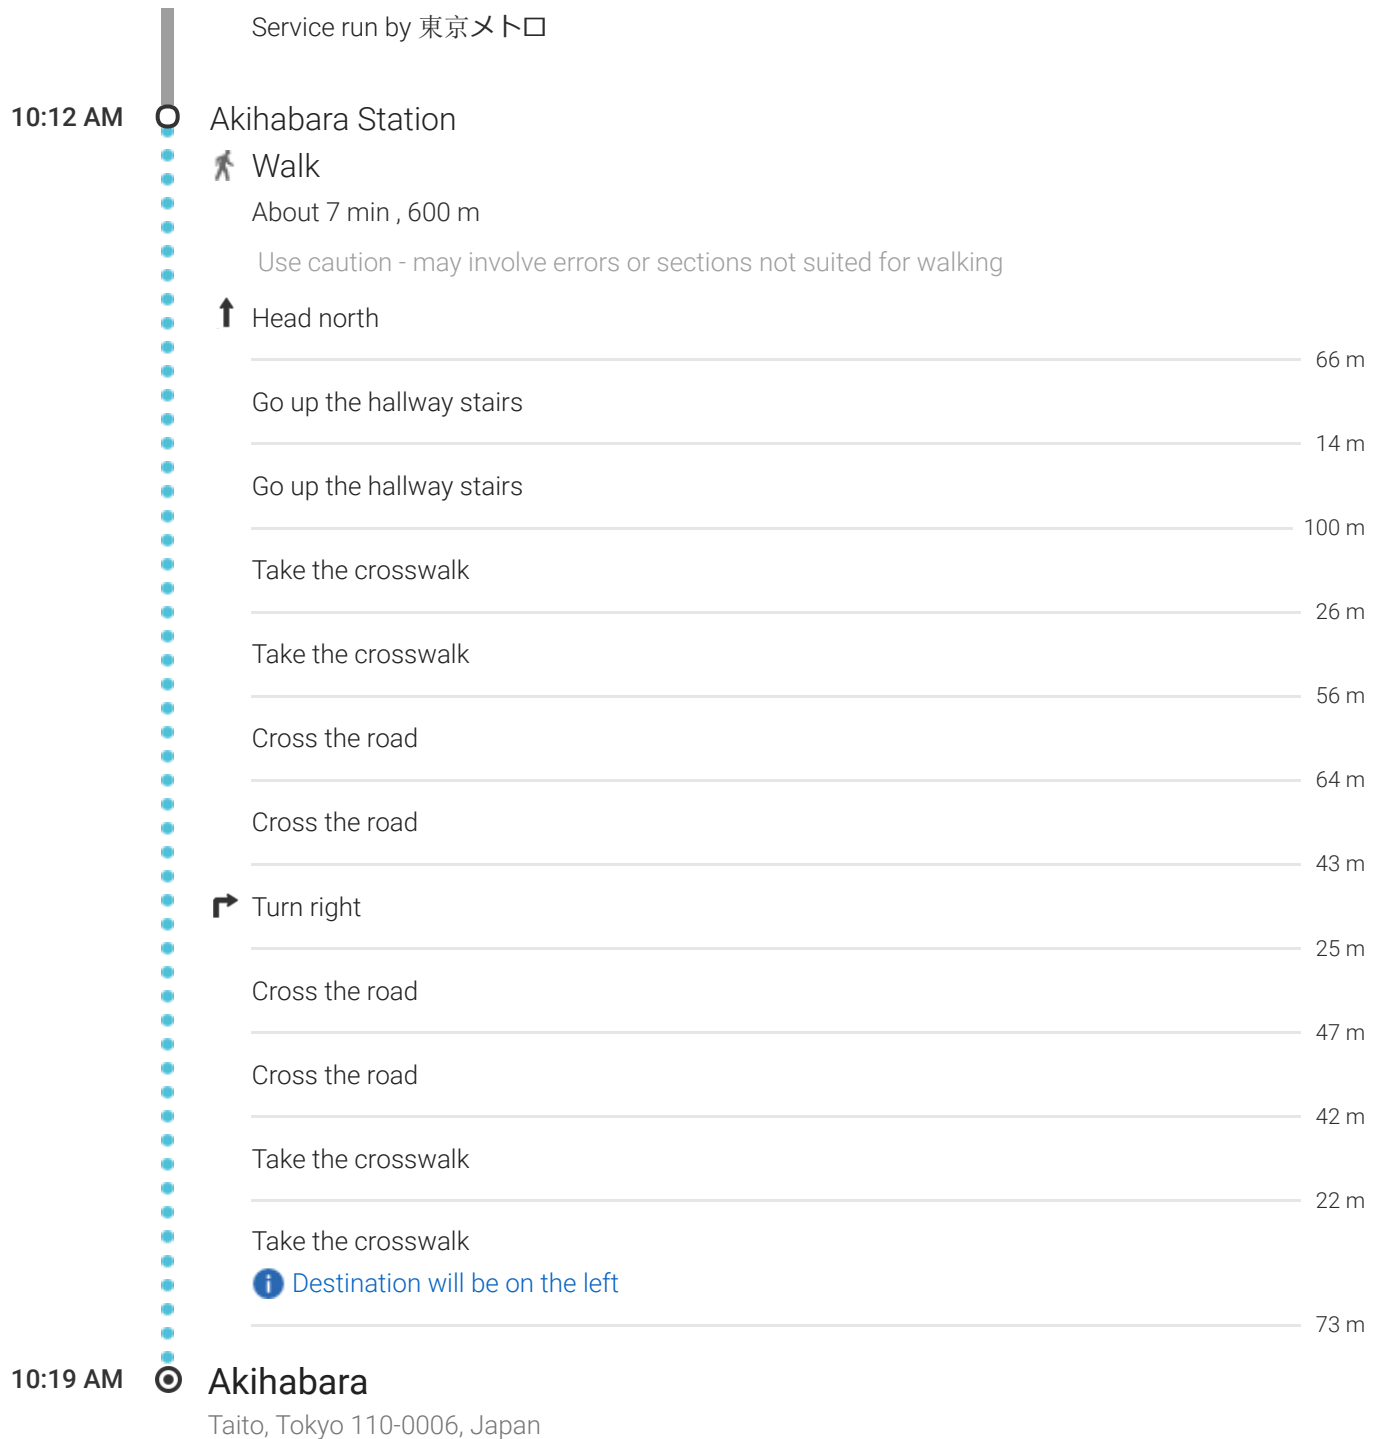

Use caution - may involve errors or sections not suited for walking

Head northeast

20 m

Cross the road 42 m

Cross the road 31 m

Turn right

34 m

Take the crosswalk 190 m

Take the crosswalk 40 m

Cross the road 19 m

10:03 AM

Tsukiji Station

Hibiya Line 各停 Takenotsuka

9 min (5 stops)

Cost: ¥170

Tickets and information

東京メトロ

These directions are for planning purposes only. You may find that construction projects, traffic, weather, or other events may cause conditions to differ from the map results, and you should plan your route accordingly. You must obey all signs or notices regarding your route.