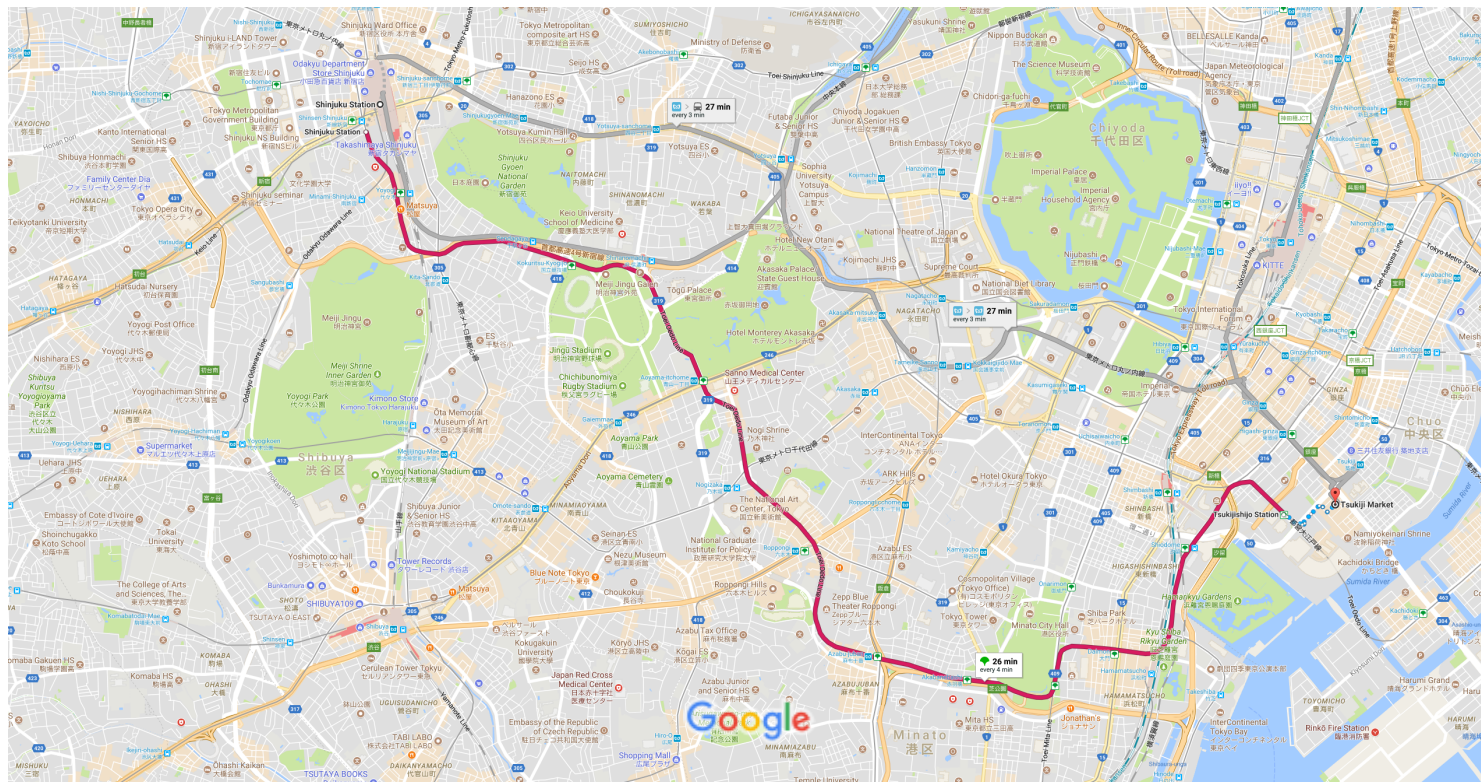

Google Maps Shinjuku Station to Tsukiji Market

Map data ©2017 Google, ZENRIN 1000 ft

6:43 AM ○ Shinjuku Station

3 Chome-3 8-1 Shinjuku, Tokyo 160-0022, Japan

6:43 AM ○ Shinjuku Station

E Oedo Line 各停 Tocho-Mae via Roppongi / Daimon

20 min (9 stops) · Platform 6
Service run by 東京都交通局

7:03 AM ○ Tsukijishijo Station

🚶 Walk

About 6 min , 550 m

Use caution - may involve errors or sections not suited for walking

Take the path to the station ticket gate

120 m

77 m

7:09 AM

- 39 m
- Cross the road
- 42 m
- Turn left
- 72 m

Tsukiji Market
5 Chome- 2 - 1 Tsukiji, Chuo, Tokyo 104-0045, Japan

Cost: ¥270

Tickets and information

東京都交通局